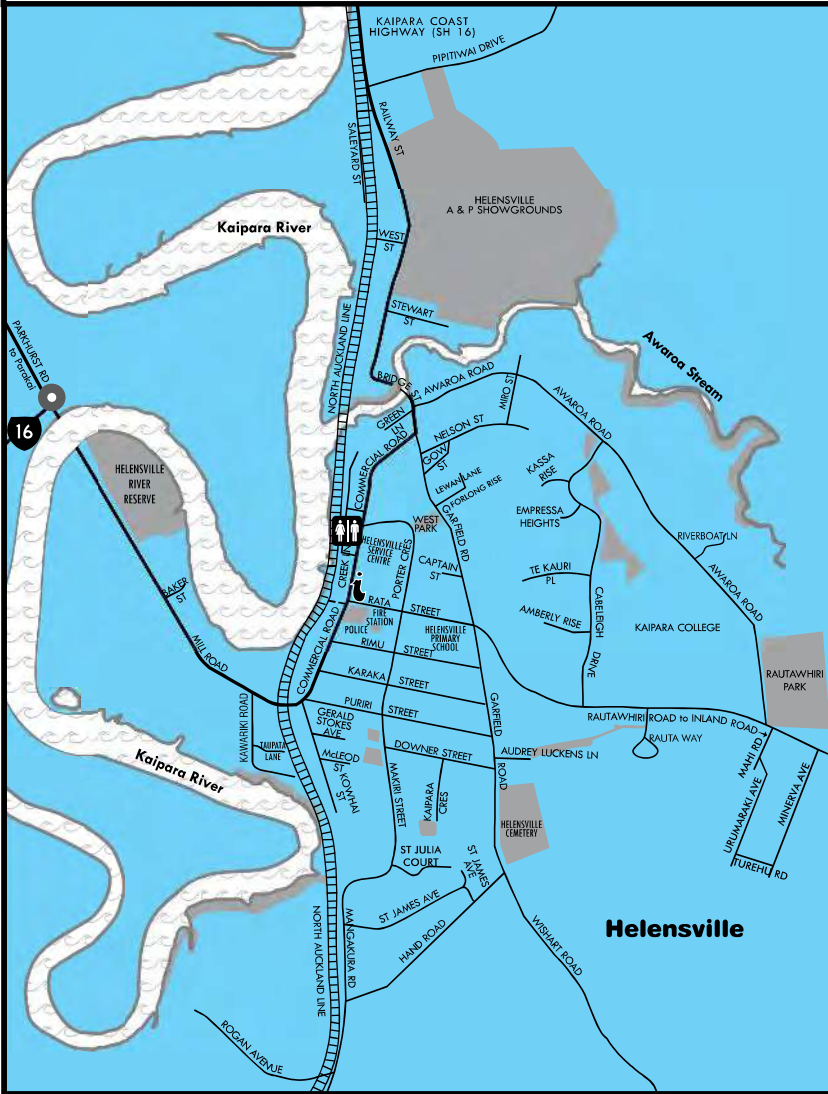

Welcome to
THE KAIPARA COAST

Harcourts

The Difference

Branch Manager / Owner

Nicky Horsbrough 027 288 0113

Sales Consultant Team

Nicky Horsbrough 027 288 0113

Graeme McLeod 027 450 2846

Nisha Page 027 524 6550

Tasmyn Cameron 027 834 4304

Transfer Title Specialist

Robin Kerr 027 494 8406

Property Management Team

General Enquiries 021 113 1065

Brandon Horsbrough 027 596 7223

Administration Team

Michelle Mitchell 09 420 7663

Rachael Blanchette 09 420 7663

09 420 7663

www.helensville.harcourts.co.nz

Licensed Agent REAA 2008