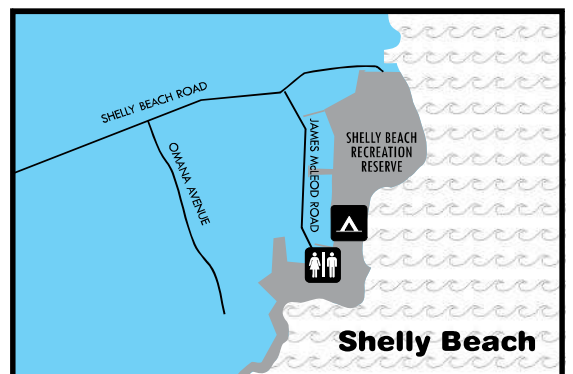

Welcome to
THE KAIPARA COAST

Harcourts

The Difference

Branch Manager / Owner

Nicky Horsbrough 027 288 0113

Sales Consultant Team

Nicky Horsbrough 027 288 0113

Graeme McLeod 027 450 2846

Nisha Page 027 524 6550

Tasmyn Cameron 027 834 4304

Transfer Title Specialist

Robin Kerr 027 494 8406

Property Management Team

General Enquiries 021 113 1065

Brandon Horsbrough 027 596 7223

Administration Team

Michelle Mitchell 09 420 7663

Rachael Blanchette 09 420 7663

09 420 7663

www.helensville.harcourts.co.nz

Licensed Agent REAA 2008