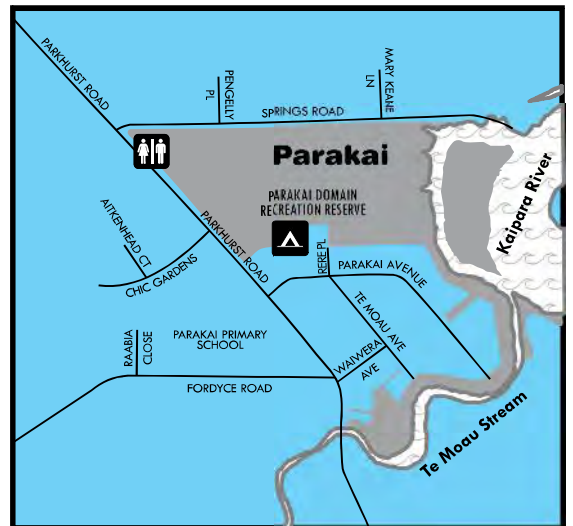

Welcome to
THE KAIPARA COAST

Harcourts

The Difference

Branch Manager / Owner

Nicky Horsbrough 027 288 0113

Sales Consultant Team

Nicky Horsbrough 027 288 0113

Graeme McLeod 027 450 2846

Nisha Page 027 524 6550

Tasmyn Cameron 027 834 4304

Transfer Title Specialist

Robin Kerr 027 494 8406

Property Management Team

General Enquiries 021 113 1065

Brandon Horsbrough 027 596 7223

Administration Team

Michelle Mitchell 09 420 7663

Rachael Blanchette 09 420 7663

09 420 7663

www.helensville.harcourts.co.nz

Licensed Agent REAA 2008